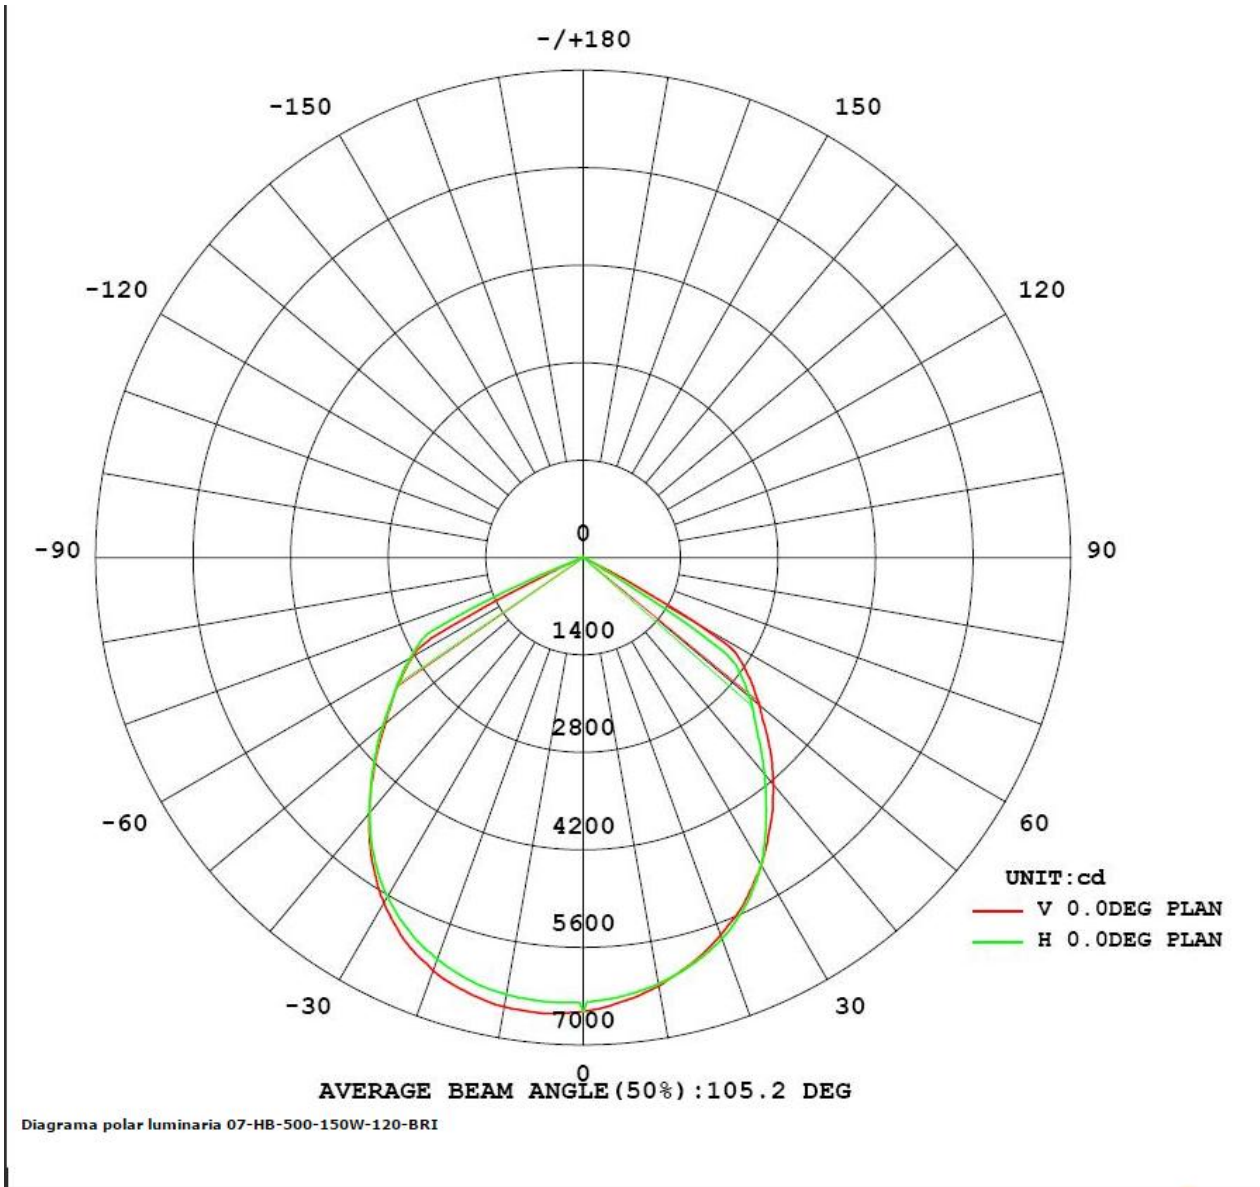

Dimensioni Faro Led Silamp 150w